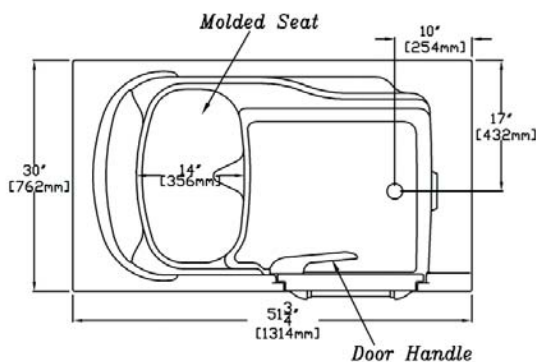

Clarion

“PRINCESS - 30”

HYDROTHERAPY TUB WITH A DOOR

Ideal replacement model for existing Bath tub. The door allows for easy entry and exit after a relaxing hydrotherapy bathing experience.

Clarion

BATHWARE

www.clarionbathware.com

Clarion

BATHWARE

“PRINCESS - 30” HYDROTHERAPY TUB WITH A DOOR

Clarion Bathware can now provide a “NEW” Walk-IN Tub with the following features:

- ◆ 51.6” x 30” model that can replace an existing bathtub.
- ◆ Convenient door for easy entry and exit.
- ◆ Drain right or left.
- ◆ Hydrotherapy jets to sooth aching muscles. Air motorized whirlpool unit.
- ◆ Shower curtain and rod available