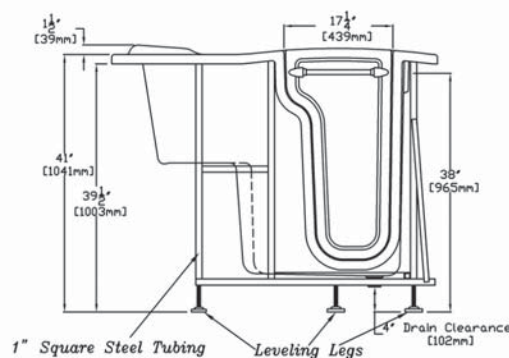

Clarion

“PRINCESS - 30”

HYDROTHERAPY TUB WITH A DOOR

Ideal replacement model for existing Bath tub. The door allows for easy entry and exit after a relaxing hydrotherapy bathing experience.

Clarion

BATHWARE

www.clarionbathware.com

Clarion

BATHWARE

“PRINCESS - 30” HYDROTHERAPY TUB WITH A DOOR

Clarion Bathware can now provide a “NEW” Walk-IN Tub with the following features:

- ◆ 51.6” x 30” model that can replace an existing bathtub.
- ◆ Convenient door for easy entry and exit.
- ◆ Drain right or left.
- ◆ Hydrotherapy jets to sooth aching muscles. Air motorized whirlpool unit.
- ◆ Shower curtain and rod available