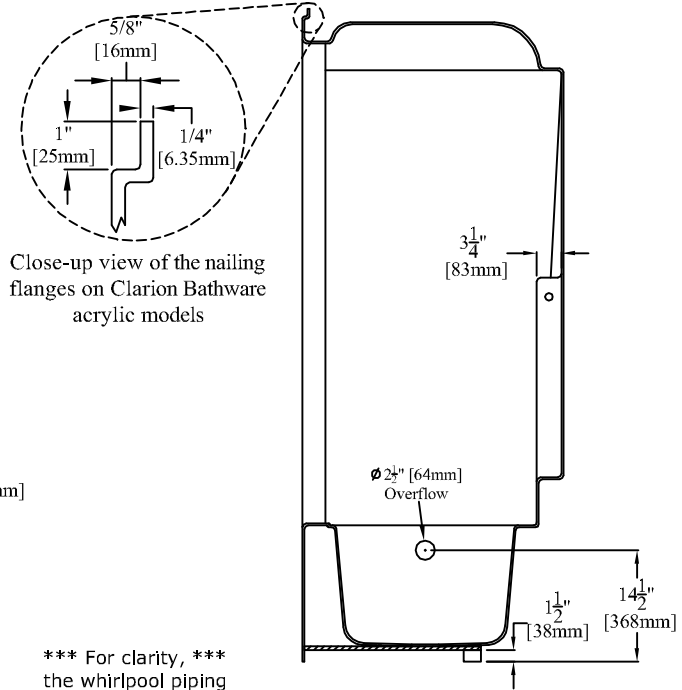

**ELEVATION**

**SECTION "A-A"**

\*\*\* For clarity, \*\*\*  
the whirlpool piping  
has been omitted  
from this drawing

**PLAN**

62" [1575mm] Acrylic Tub/Shower

Close-up view of the nailing  
flanges on Clarion Bathware  
acrylic models

Left Hand Version (AR6034TSLT:4 or AR6034TSRT:6) Shown

**PRODUCT SPECIFICATIONS:**

- \* Product complies with NAHB, HUD UM-73A, and ANSI-Z124.1.
- \* When installing this whirlpool, an access area should be provided near the location of the whirlpool pump for future access. An access area is required by many local, state & federal building codes.
- \* Recommended access area dimensions: W-20" [508mm] H-15" [381mm]
- \* Clarion Bathware acrylic products are thermoformed from continuous cast acrylic sheet into a one piece seamless unit.
- \* Wood reinforced & slip resistant floor.
- \* Molded shelving with factory installed 1" [25mm] clear acrylic towel bar on back wall of unit.
- \* Factory drilled 2 1/2" [64mm] overflow.
- \* Door Opening: W-53 1/2" [1359mm] H-58 1/2" [1486mm]
- \* Bathwell Dimensions (At Top): W-55 1/2" [1410mm] D-23 1/4" [591mm] H-15 1/2" [394mm]
- \* Bathwell Dimensions (At Bottom): W-46 1/2" [1181mm] D-19" [483mm]
- \* Bathwell Capacity (At Overflow): 45 Gallons [170L]
- \* Water Level (At Overflow): 11" [279mm]
- \* The pump will stick out 2" from the rough-indimensions on a 6 jet system.
- \* All dimensions +/- 1/4" [6.4mm]
- \* Clarion Bathware reserves the right to change design and/or dimensions.

**AR6034TSLT:4, AR6034TSRT:4, AR6034TSLT:6 or AR6034TSRT:6**

**60" [1524mm] Acrylic Tub/Shower with Left or Right Hand Drain and a 4 or 6 Jet Whirlpool Package**

**Clarion**  
BATHWARE  
44 Amsler Ave.  
Shippenville, PA 16254