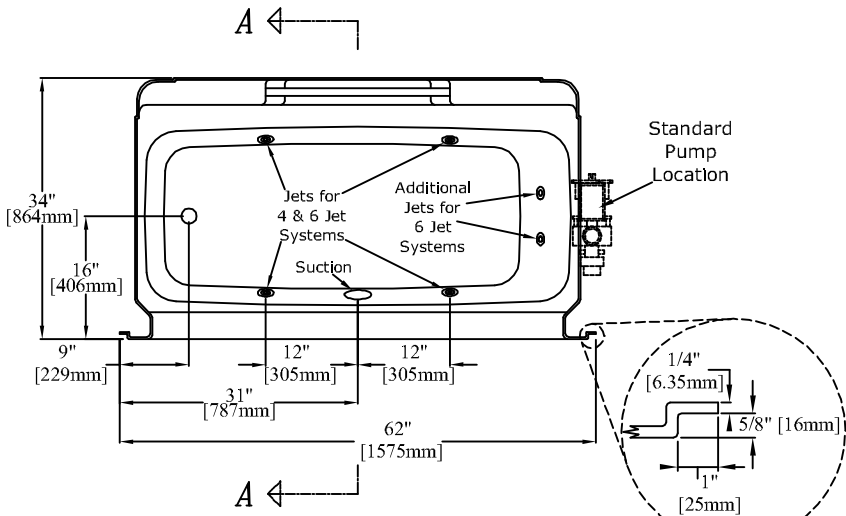

**ELEVATION**

**SECTION "A-A"**

\*\*\* For clarity, \*\*\*  
the whirlpool piping  
has been omitted  
from this drawing

**PLAN**

62" [1575mm] Acrylic Tub/Shower

Close-up view of the nailing  
flanges on Clarion Bathware  
acrylic models

Left Hand Version (AR6034TSLT:4 or AR6034TSRT:6) Shown

**PRODUCT SPECIFICATIONS:**

- \* Product complies with NAHB, HUD UM-73A, and ANSI-Z124.1.
- \* When installing this whirlpool, an access area should be provided near the location of the whirlpool pump for future access. An access area is required by many local, state & federal building codes.
- \* Recommended access area dimensions: W-20" [508mm] H-15" [381mm]
- \* Clarion Bathware acrylic products are thermoformed from continuous cast acrylic sheet into a one piece seamless unit.
- \* Wood reinforced & slip resistant floor.
- \* Molded shelving with factory installed 1" [25mm] clear acrylic towel bar on back wall of unit.
- \* Factory drilled 2 1/2" [64mm] overflow.
- \* Door Opening: W-53 1/2" [1359mm] H-58 1/2" [1486mm]
- \* Bathwell Dimensions (At Top): W-55 1/2" [1410mm] D-23 1/4" [591mm] H-15 1/2" [394mm]
- \* Bathwell Dimensions (At Bottom): W-46 1/2" [1181mm] D-19" [483mm]
- \* Bathwell Capacity (At Overflow): 45 Gallons [170L]
- \* Water Level (At Overflow): 11" [279mm]
- \* The pump will stick out 2" from the rough-indimensions on a 6 jet system.
- \* All dimensions +/- 1/4" [6.4mm]
- \* Clarion Bathware reserves the right to change design and/or dimensions.

**AR6034TSLT:4, AR6034TSRT:4, AR6034TSLT:6 or AR6034TSRT:6**

**60" [1524mm] Acrylic Tub/Shower with Left or Right Hand Drain and a 4 or 6 Jet Whirlpool Package**

**Clarion**  
BATHWARE  
44 Amsler Ave.  
Shippenville, PA 16254

Date:

\_\_\_\_\_  
\_\_\_\_\_  
\_\_\_\_\_  
\_\_\_\_\_

Dwg. Name:  
AR6034TSLTor  
TSRT-4&6JETCUT  
Dwg. By: DJC  
DATE: 4/1/10