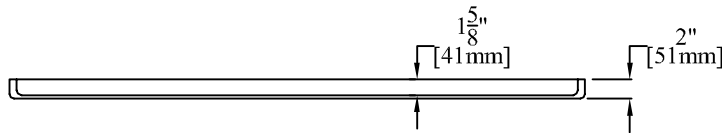

Clarion Bathware

APRON

PANEL

TOP VIEW

FRONT VIEW

*60" [1524mm] Apron
with Removeable Access Panel*

PRODUCT SPECIFICATIONS:

- * PLEASE READ THE INSTALLATION INSTRUCTIONS FOR CLARION BATHWARE'S DROP-IN BATHTUBS AND WHIRLPOOLS BEFORE INSTALLING THE BATHTUB THAT YOU ARE PURCHASING THIS APRON FOR.
- * This product is an apron for a 60" drop-in style bathtub or whirlpool.
- * Can be used for the following units: AD6032, AD6036, AD6042, AD6048 & RE4250
- * Removeable access panel.
- * All dimensions +/- 1/4" [6.4mm]
- * Clarion Bathware reserves the right to change design and/or dimensions.