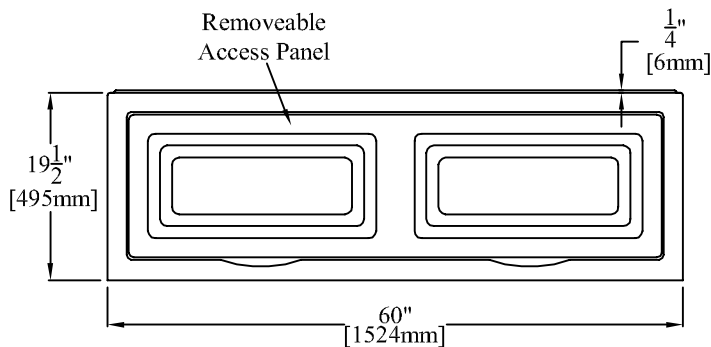

Clarion Bathware

APRON

PANEL

TOP VIEW

FRONT VIEW

*60" [1524mm] Apron
with Removeable Access Panel*

PRODUCT SPECIFICATIONS:

- * PLEASE READ THE INSTALLATION INSTRUCTIONS FOR CLARION BATHWARE'S DROP-IN BATHTUBS AND WHIRLPOOLS BEFORE INSTALLING THE BATHTUB THAT YOU ARE PURCHASING THIS APRON FOR.
- * This product is an apron for a 60" drop-in style bathtub or whirlpool.
- * Can be used for the following units: AD6032, AD6036, AD6042, AD6048 & RE4250
- * Removeable access panel.
- * All dimensions +/- 1/4" [6.4mm]
- * Clarion Bathware reserves the right to change design and/or dimensions.

Model AP60

60" [1524mm] Apron with Removeable Access Panel for Drop-in Whirlpools and Bathtubs

Clarion
BATHWARE
44 Amsler Ave.
Shippenville, PA 16254

Phone: (814) 226-5374
Toll Free: (800) 576-9228
Fax: (814) 226-0730
www.clarionbathware.com