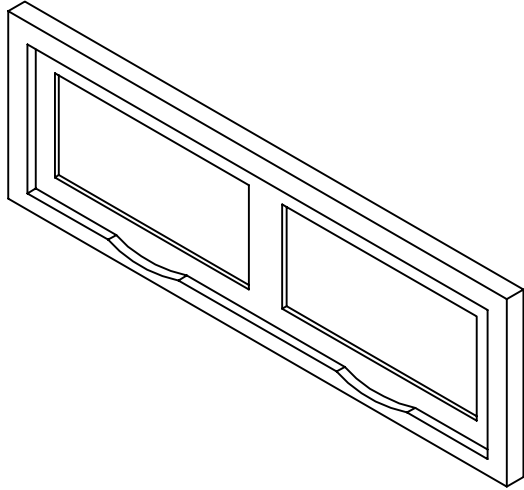

Clarion Bathware

APRON

PANEL

TOP VIEW

FRONT VIEW

*60" [1524mm] Apron
with Removeable Access Panel*

PRODUCT SPECIFICATIONS:

- * PLEASE READ THE INSTALLATION INSTRUCTIONS FOR CLARION BATHWARE'S DROP-IN BATHTUBS AND WHIRLPOOLS BEFORE INSTALLING THE BATHTUB THAT YOU ARE PURCHASING THIS APRON FOR.
- * This product is an apron for a 60" drop-in style bathtub or whirlpool.
- * Can be used for the following units: AD6032, AD6036, AD6042, AD6048 & RE4250
- * Removeable access panel.
- * All dimensions +/- 1/4" [6.4mm]
- * Clarion Bathware reserves the right to change design and/or dimensions.

Model AP60

60" [1524mm] Apron with Removeable Access Panel for Drop-in Whirlpools and Bathtubs

Clarion
BATHWARE
44 Amsler Ave.
Shippenville, PA 16254

Phone: (814) 226-5374
Toll Free: (800) 576-9228
Fax: (814) 226-0730
www.clarionbathware.com