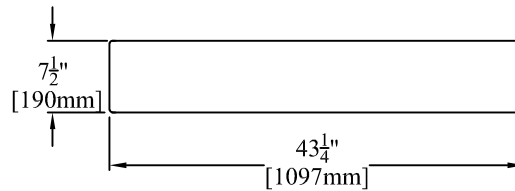

FRONT VIEW
48" Access Panel

SECTION A-A

FRONT VIEW
Tub Apron Opening

PRODUCT SPECIFICATIONS:

- * PLEASE READ THE INSTALLATION INSTRUCTIONS FOR CLARION BATHWARE'S DROP-IN BATHTUBS AND WHIRLPOOLS BEFORE INSTALLING THE BATHTUB THAT YOU ARE PURCHASING THIS ACCESS PANEL FOR.
- * This product is an access panel for many bathtubs or whirlpools with an applicable front apron.
- * Can be used for select units with aprons.
- * All dimensions +/- 1/2" [12.8mm]
- * Clarion Bathware reserves the right to change design and/or dimensions.